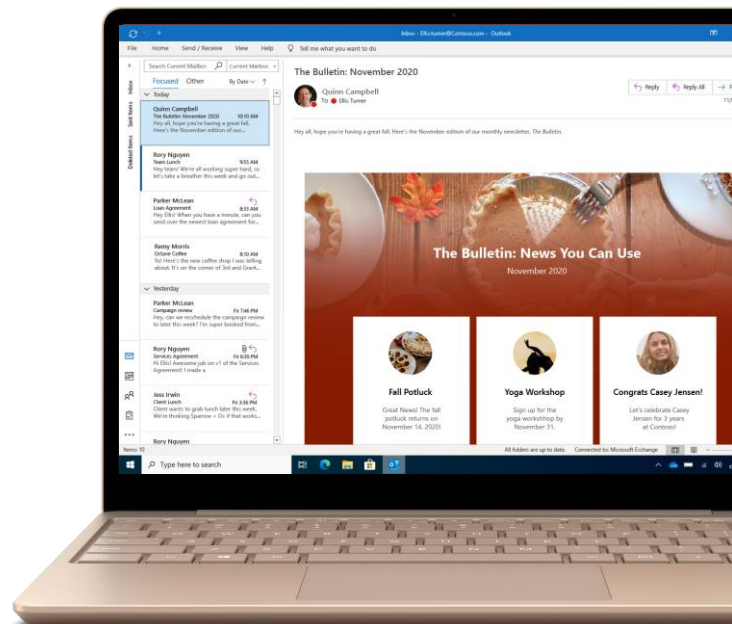

Surface for Business unlocks more value

Save time and money. Give your IT team peace of mind. Surface lets you streamline deployment, easily manage devices, and rely on trusted Microsoft security.

- Hardened firmware adopted from a Microsoft open-source UEFI,⁴ and security that extends from the operating system to the cloud.
- Make the most of your investment in Microsoft 365,* Windows 10 Pro, and Office 365.*
- Use Advanced Exchange,⁵ a service offering with expedited device replacement, at no additional cost.
- Bring cloud-first device deployment and management to your IT ecosystem with Microsoft Endpoint Manager* and DFCL⁴. Use Windows Autopilot to reduce IT complexity by deploying straight to your employees.

Style and productivity go great together

Extend your style to your laptop with a choice of stunning, modern colors. See and do more on an ample touchscreen.

- At just 2.45 pounds (1,110 g), you'll take Surface Laptop Go with you everywhere.
- Choose from colors that complement your style, and a finish that stands up to daily use. Comes in Platinum, Ice Blue, and Sandstone.⁶
- Have more screen space and work naturally so you're most productive, with a vibrant 12.4"⁷ PixelSense™ touchscreen display with narrow bezels and our Surface signature 3:2 ratio.